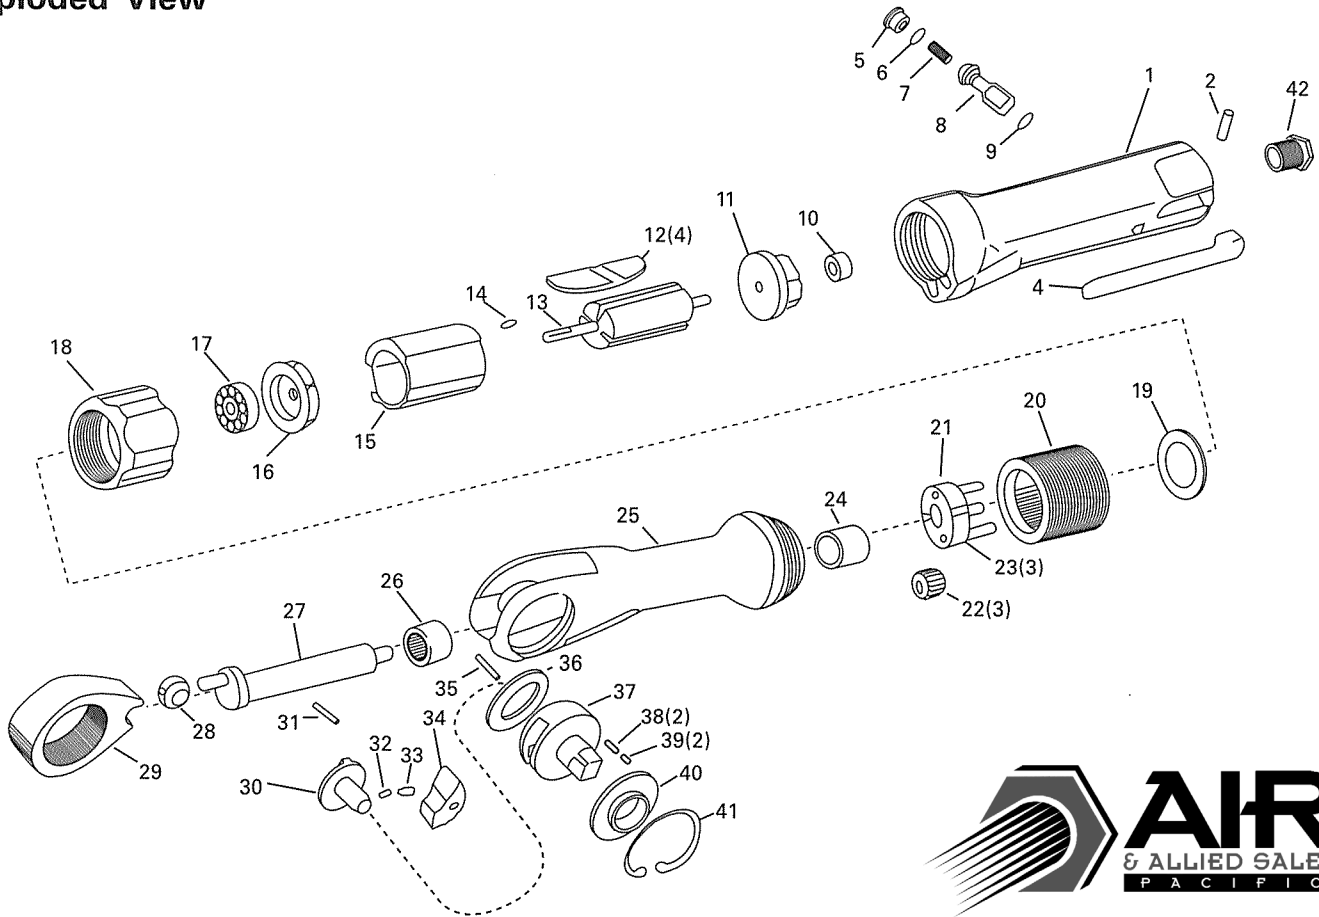

MAINTENANCE INSTRUCTIONS

RATCHET WRENCH

MODEL MR-2310B 3/8" SQ.

MODEL MR-2410B 1/2" SQ.

TOKU

TOKU PNEUMATIC PRODUCTS

Exploded View

www.air-allied.com.au

Sym. No.	Parts No.	Q'ty. No.	Description	Sym. No.	Parts No.	Q'ty. No.	Description
1	T5-04-04-010	1	Motor Housing	24	T5-04-04-240	1	Bush
2	T5-04-02-090	1	Spring Pin(3x24)	25	T5-04-04-250	1	Ratchet Housing
4	T5-04-02-070	1	Throttle Lever	26	T5-04-04-260	1	Needle Bearing(THL-1212)
5	T5-04-02-010	1	Valve Screw	27	T5-04-04-270	1	Crankshaft
6	T5-04-02-020	1	O-Ring (P-8)	28	T5-04-04-280	1	Drive Bushing
7	T5-04-04-070	1	Spring	29	T5-04-04-290	1	Ratchet Yoke
8	T5-04-02-050	1	ValVe Stem	30	T5-04-05-300	1	Reverse Button for 1/2" SQ.
9	T5-04-02-040	1	O-Ring (P-5)		T5-04-04-300	(1)	Reverse Button for 3/8" SQ.
10	T5-04-04-100	1	Bearing(626ZZ)	31	T5-04-04-310	1	Pin(4.5x12.8)
11	T5-04-04-110	1	Rear Plate	32	T5-04-04-320	1	Spring
12	T5-04-04-120	4	Rotor Blade	33	T5-04-04-330	1	Lock Pin
13	T5-04-04-130	1	Rotor	34	T5-04-04-340	1	Ratchet Pawl
14	T5-04-04-140	1	Spring Pin(1.6x6)	35	T5-04-04-350	1	Spring Pin(3x5)
15	T5-04-04-150	1	Cylinder	36	T5-04-04-360	1	Wave Washer
16	T5-04-04-160	1	Front Plate	37	T5-04-05-370	1	Ratchet Anvil for 1/2" SQ.
17	T5-04-02-180	1	Bearing(608ZZ)		T5-04-04-370	(1)	Ratchet Anvil for 3/8" SQ.
18	T5-04-04-180	1	Clamp Nut	38	T5-04-04-390	2	Spring
19	T5-04-04-190	1	Washer	39	T5-04-04-390	2	Steel Ball(4mm)
20	T5-04-04-200	1	Internal Gear	40	T5-04-05-400	1	Thrust Washer for 1/2" SQ.
21	T5-04-04-210	1	Planet Gear Cage		T5-04-04-400	(1)	Thrust Washer for 3/8" SQ.
22	T5-04-04-220	3	Planet Gear	41	T5-04-04-410	1	Retaining Ring
23	T5-04-04-230	3	Pin(4x15.8)	42	T5-04-04-420	1	Air Inlet Bushing